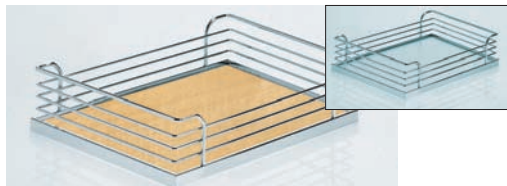

VALUE-ADDED FEATURES

- sliding basket system for pantry cabinets equipped with a frame and a set of *Arena* baskets for doors and interior (*Arena* baskets available in chrome/grey or chrome/maple)
- the door-mounted basket set of 4 or 6 gives you additional storage space
- the interior frame slides out to give you total access and full visibility
- mounting flexibility: reversible frame (right-left), mounted on the bottom and the side of the cabinet
- integrated *SoftStopp* device
- available in 2 interior height versions: min. 1100 mm (43 5/16") and min. 1700 mm (66 7/8")
- 3 interior width versions: min. 412 mm (16 3/16"), min. 462 mm (18 3/16"), min. 562 mm (22 1/8")
- weight capacity: 100 kg (220 lbs) per system

Single system configuration

Double system configuration

Grey metal frame

Interior depth: min. 500 mm (19 11/16")
Interior height: min. 1100 mm (43 5/16")
 min. 1700 mm (66 15/16")
Interior width:
 For 1 unit: min. 412 mm (16 3/16")
 min. 462 mm (18 3/16")
 min. 562 mm (22 1/8")
 For 2 units: min. 824 mm (32 7/16")
 min. 924 mm (36 3/8")
 min. 1124 mm (44 1/4")

A *Arena* non-slip basket, available in a grey or maple finish

B *Arena* door baskets (4 basket version)

Closed

Open
Single application

For a complete set order:

Min. interior height: 1100 mm (43 5/16")

Fig. Description	Qty	Interior Cabinet Width		
		min. 412 mm (16 3/16")	min. 462 mm (18 3/16")	min. 562 mm (22 1/8")
Grey metal frame	1	23430100	23435100	23440100
A Interior baskets - <i>Arena</i> grey & chrome	4	3434140100	3439140100	3444140100
Interior baskets - <i>Arena</i> maple & chrome	4	3434140150	3439140150	3444140150
B Door baskets set (4) - <i>Arena</i> grey & chrome	1	3431140100	3436140100	3441140100
Door baskets set (4) - <i>Arena</i> maple & chrome	1	3431140150	3436140150	3441140150