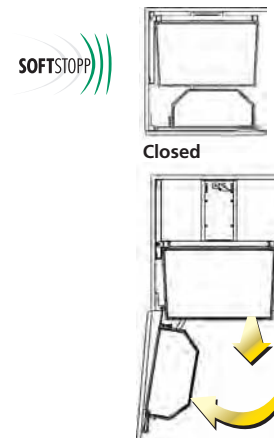

Single system configuration

Double system configuration

Grey metal frame

Interior depth: min. 500 mm (19 11/16")
Interior height: min. 1100 mm (43 5/16")
 min. 1700 mm (66 15/16")
Interior width:
 For 1 unit: min. 412 mm (16 3/16")
 min. 462 mm (18 3/16")
 min. 562 mm (22 1/8")
 For 2 units: min. 824 mm (32 7/16")
 min. 924 mm (36 3/8")
 min. 1124 mm (44 1/4")

A *Arena* non-slip basket, available in a grey or maple finish

B *Arena* door baskets (4 basket version)

Closed

Open
Single application

For a complete set order:

Min. interior height: 1100 mm (43 5/16")

Fig. Description	Qty	Interior Cabinet Width		
		min. 412 mm (16 3/16")	min. 462 mm (18 3/16")	min. 562 mm (22 1/8")
Grey metal frame	1	23430100	23435100	23440100
A Interior baskets - <i>Arena</i> grey & chrome	4	3434140100	3439140100	3444140100
Interior baskets - <i>Arena</i> maple & chrome	4	3434140150	3439140150	3444140150
B Door baskets set (4) - <i>Arena</i> grey & chrome	1	3431140100	3436140100	3441140100
Door baskets set (4) - <i>Arena</i> maple & chrome	1	3431140150	3436140150	3441140150

Min. interior height: 1700 mm (66 7/8")

Fig. Description	Qty	Interior Cabinet Width		
		min. 412 mm (16 3/16")	min. 462 mm (18 3/16")	min. 562 mm (22 1/8")
Grey metal frame	1	23432100	23437100	23442100
A Interior baskets - <i>Arena</i> grey & chrome	6	3434140100	3439140100	3444140100
Interior baskets - <i>Arena</i> maple & chrome	6	3434140150	3439140150	3444140150
B Door baskets set (6) - <i>Arena</i> grey & chrome	1	3433140100	3438140100	3443140100
Door baskets set (6) - <i>Arena</i> maple & chrome	1	3433140150	3438140150	3443140150